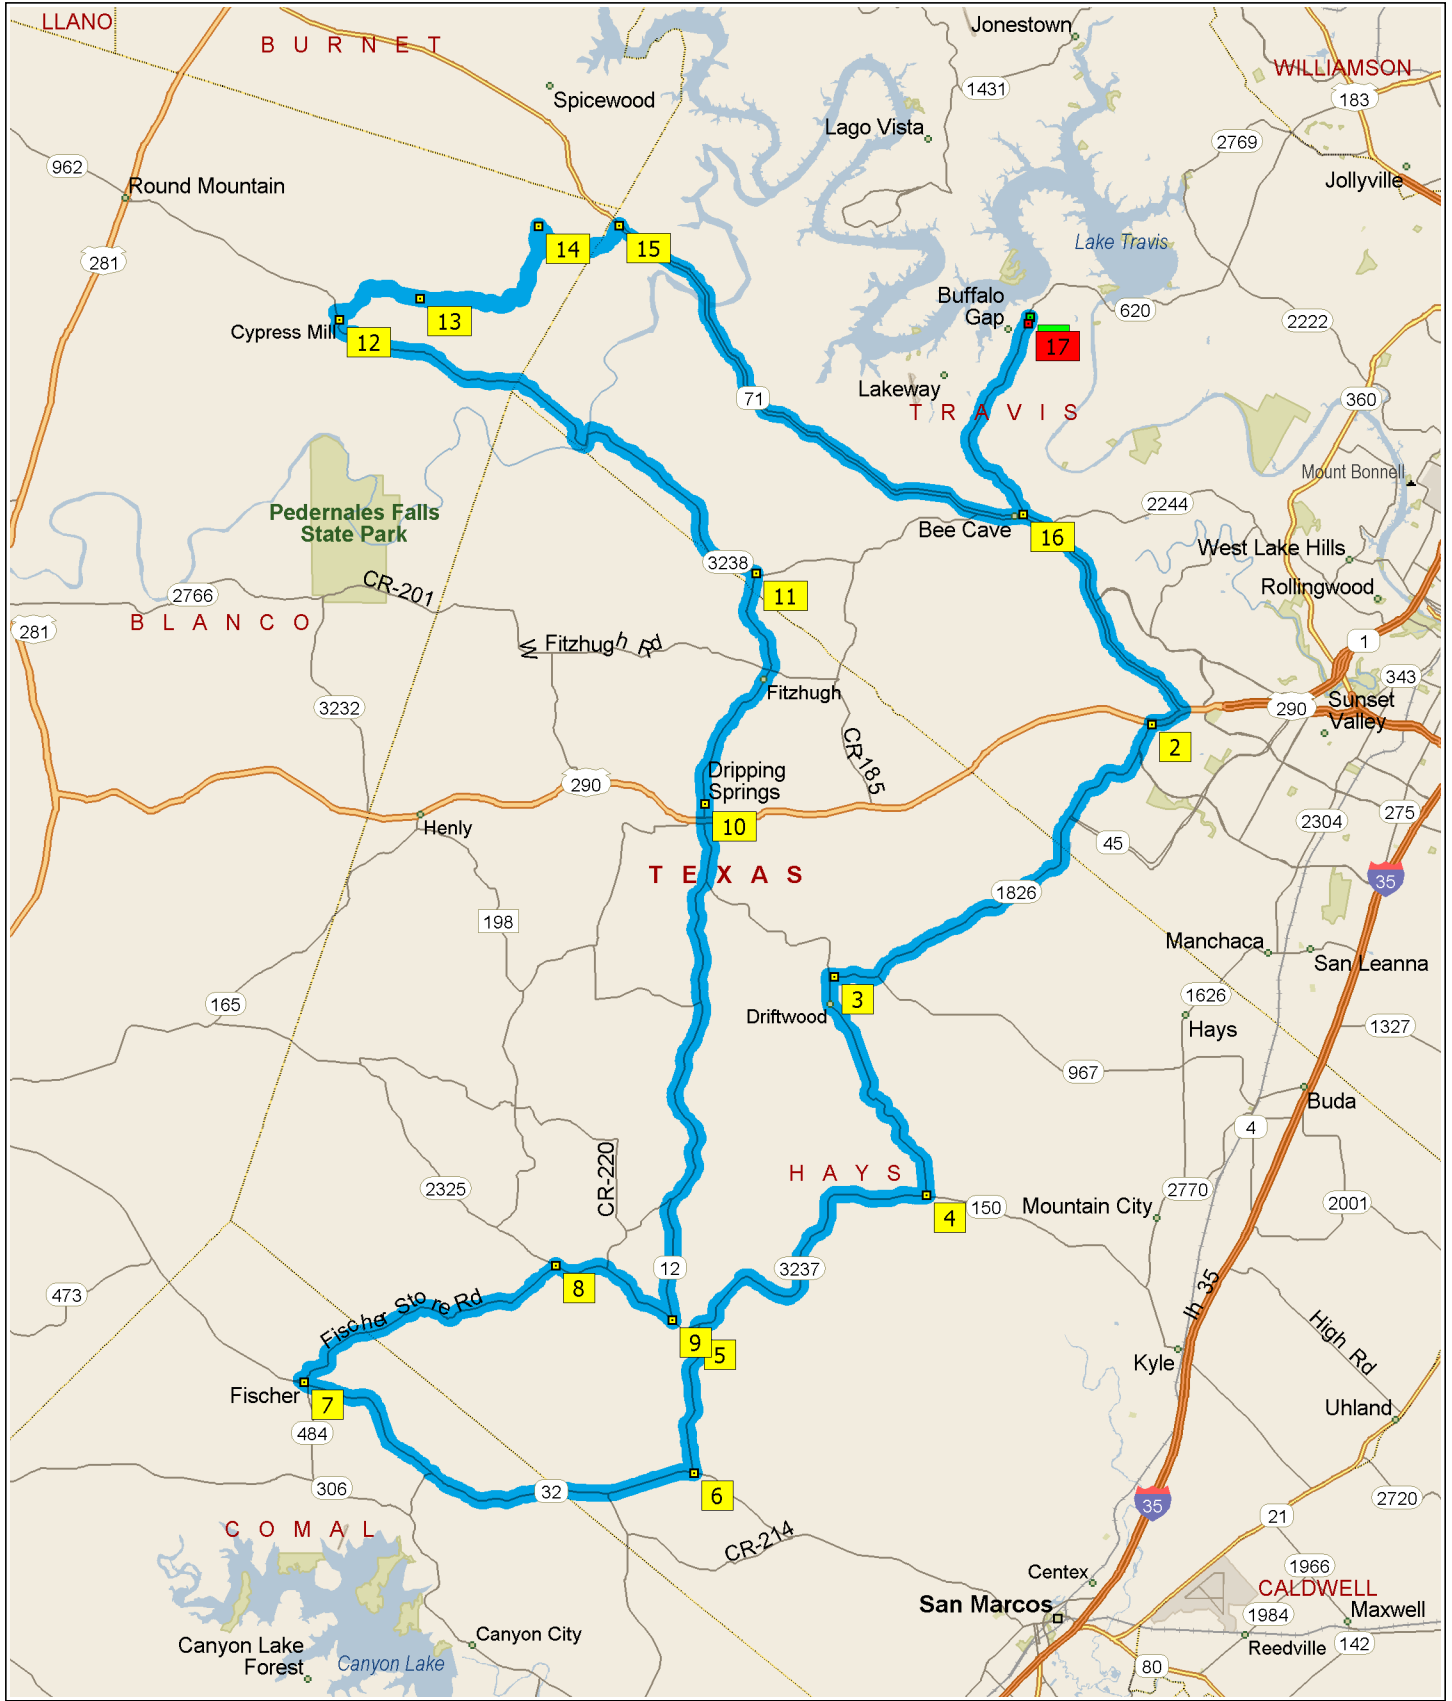

Devils Back Loop to Hamilton Pool Road_138 miles with turns

138.2 miles; 3 hours, 3 minutes

0 mi 5 10 15

10:00 AM	0.0 mi	1 Depart near Buffalo Gap on Storm Dr (West) for 32 yds
10:00 AM	0.1 mi	Turn LEFT (South) onto FM-620 [RR-620] for 6.3 mi
10:07 AM	6.4 mi	Turn LEFT (East) onto SR-71 for 7.0 mi
10:15 AM	13.4 mi	Turn RIGHT (South) onto Local road(s) for 65 yds
10:15 AM	13.4 mi	Bear RIGHT (West) onto US-290 for 0.9 mi
10:16 AM	14.3 mi	Turn LEFT (South) onto FM-1826 [RR-1826] for 109 yds
10:16 AM	14.3 mi	2 At RR-1826, Austin, TX 78737, stay on FM-1826 [RR-1826] (South) for 0.5 mi
10:17 AM	14.8 mi	Keep STRAIGHT onto FM-1826 for 3.9 mi
10:21 AM	18.7 mi	Road name changes to RR-1826 for 7.0 mi
10:28 AM	25.7 mi	Keep STRAIGHT onto RR-1826 [FM-1826] for 0.6 mi
10:29 AM	26.3 mi	3 At RR-1826, stay on RR-1826 [FM-1826] (West) for 0.1 mi
10:29 AM	26.4 mi	Turn LEFT (South) onto RR-150 [FM-150] for 6.9 mi
10:37 AM	33.3 mi	4 At RR-150, stay on RR-150 [FM-150] (South) for 43 yds
10:37 AM	33.4 mi	Turn RIGHT (West) onto RR-3237 [FM-3237] for 9.2 mi
10:47 AM	42.5 mi	5 At RR-3237, stay on RR-3237 [FM-3237] (South) for 54 yds
10:47 AM	42.6 mi	Turn LEFT (East) onto RR-12 [FM-12] for 4.0 mi
10:51 AM	46.6 mi	6 At RR-32, turn RIGHT (West) onto RR-32 [FM-32] for 7.3 mi
11:01 AM	53.9 mi	Road name changes to RM-32 for 21 yds
11:02 AM	53.9 mi	Road name changes to RR-32 [FM-32] for 4.4 mi
11:09 AM	58.3 mi	Bear RIGHT (North) onto FM-484 for 174 yds
11:10 AM	58.4 mi	7 At Fischer, stay on FM-484 (West) for 174 yds
11:10 AM	58.5 mi	Turn RIGHT (North-East) onto Fischer Store Rd for 8.3 mi
11:30 AM	66.8 mi	8 At Fischer Store Rd, turn RIGHT (East) onto RR-2325 [FM-2325] for 3.8 mi
11:35 AM	70.5 mi	Turn LEFT (North) onto RR-12 [FM-12] for 54 yds
11:35 AM	70.6 mi	9 At RR-12, stay on RR-12 [FM-12] (North) for 9.2 mi
11:45 AM	79.8 mi	Keep STRAIGHT onto RR-12 [Ranch Road 12] for 3.4 mi
11:48 AM	83.1 mi	Bear LEFT (North) onto RR-12 [FM-12] for 2.1 mi
11:51 AM	85.3 mi	10 At Dripping Springs, stay on RR-12 [FM-12] (North) for 7.0 mi
11:58 AM	92.3 mi	Turn RIGHT (East) onto RR-3238 [Hamilton Pool Rd] for 32 yds
11:58 AM	92.3 mi	11 At RR-3238, return West on RR-3238 [Hamilton Pool Rd] for 9.5 mi
12:11 PM	101.7 mi	Road name changes to RR-962 [E RR 962] for 5.4 mi
12:17 PM	107.2 mi	12 At Cypress Mill, stay on RR-962 [E RR 962] (North) for 0.2 mi
12:17 PM	107.4 mi	Turn RIGHT (East) onto CR-302 [Old Spicewood Rd] for 2.6 mi
12:24 PM	110.0 mi	13 At CR-302, Round Mountain, TX 78663, stay on CR-302 [Old Spicewood Rd] (East) for 5.0 mi
12:36 PM	114.9 mi	14 At CR-302, Spicewood, TX 78669, turn RIGHT to stay on CR-302 [Fall Creek Rd] for 1.9 mi
12:41 PM	116.8 mi	Road name changes to Fall Creek Rd for 0.9 mi
12:43 PM	117.7 mi	15 At SR-71, Spicewood, TX 78669, turn RIGHT (South-East) onto SR-71 for 14.3 mi
12:56 PM	132.0 mi	Turn LEFT (North) onto FM-620 [RR-620] for 65 yds
12:56 PM	132.1 mi	16 At RR-620 S, Austin, TX 78738, stay on FM-620 [RR-620] (North) for 6.2 mi
1:03 PM	138.2 mi	17 Arrive FM-620, Austin, TX 78734